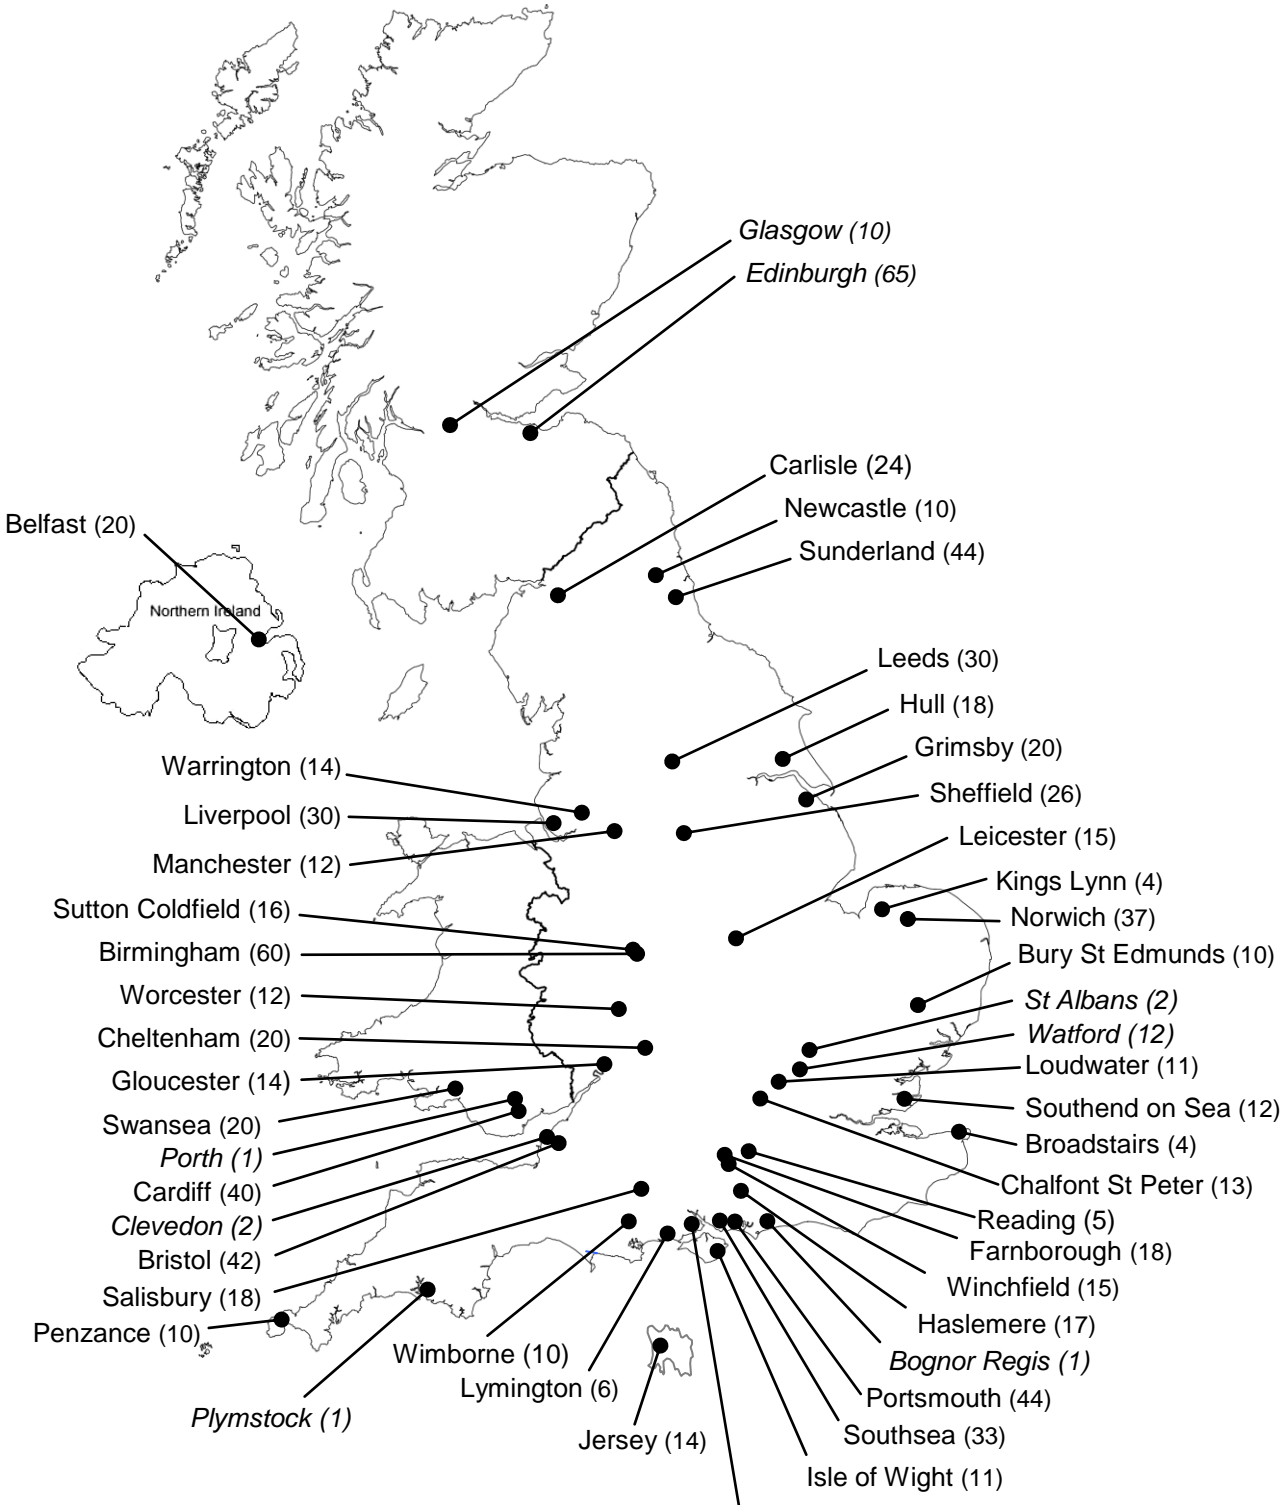

HAIG HOUSING TRUST PROPERTY LOCATIONS