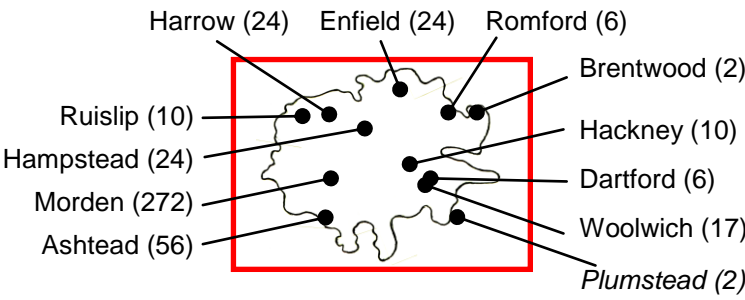

London & Surrounding Areas